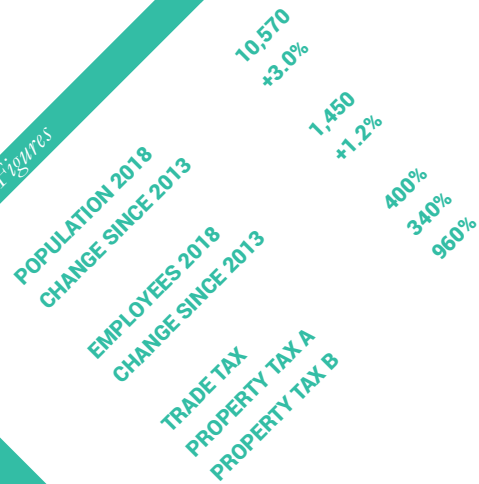

NAUHEIM

Key Figures

NAUHEIM THE MUNICIPALITY OF MUSIC

Nauheim benefits from an exceptional infrastructural connection to the Frankfurt-Rhine-Main metropolitan area as well as the location advantage of the Frankfurt Airport.